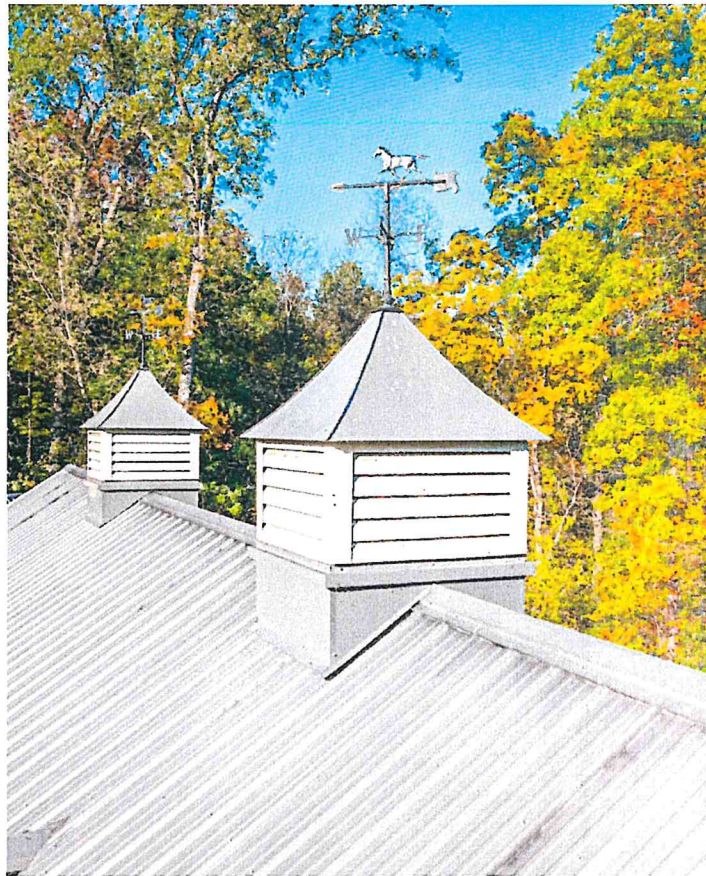

Roof type

Existing Roof & Cupola

4' Cupola

1 Proposed Cupola

Weatherware is a tractor

farmersrwe@yahoo.com